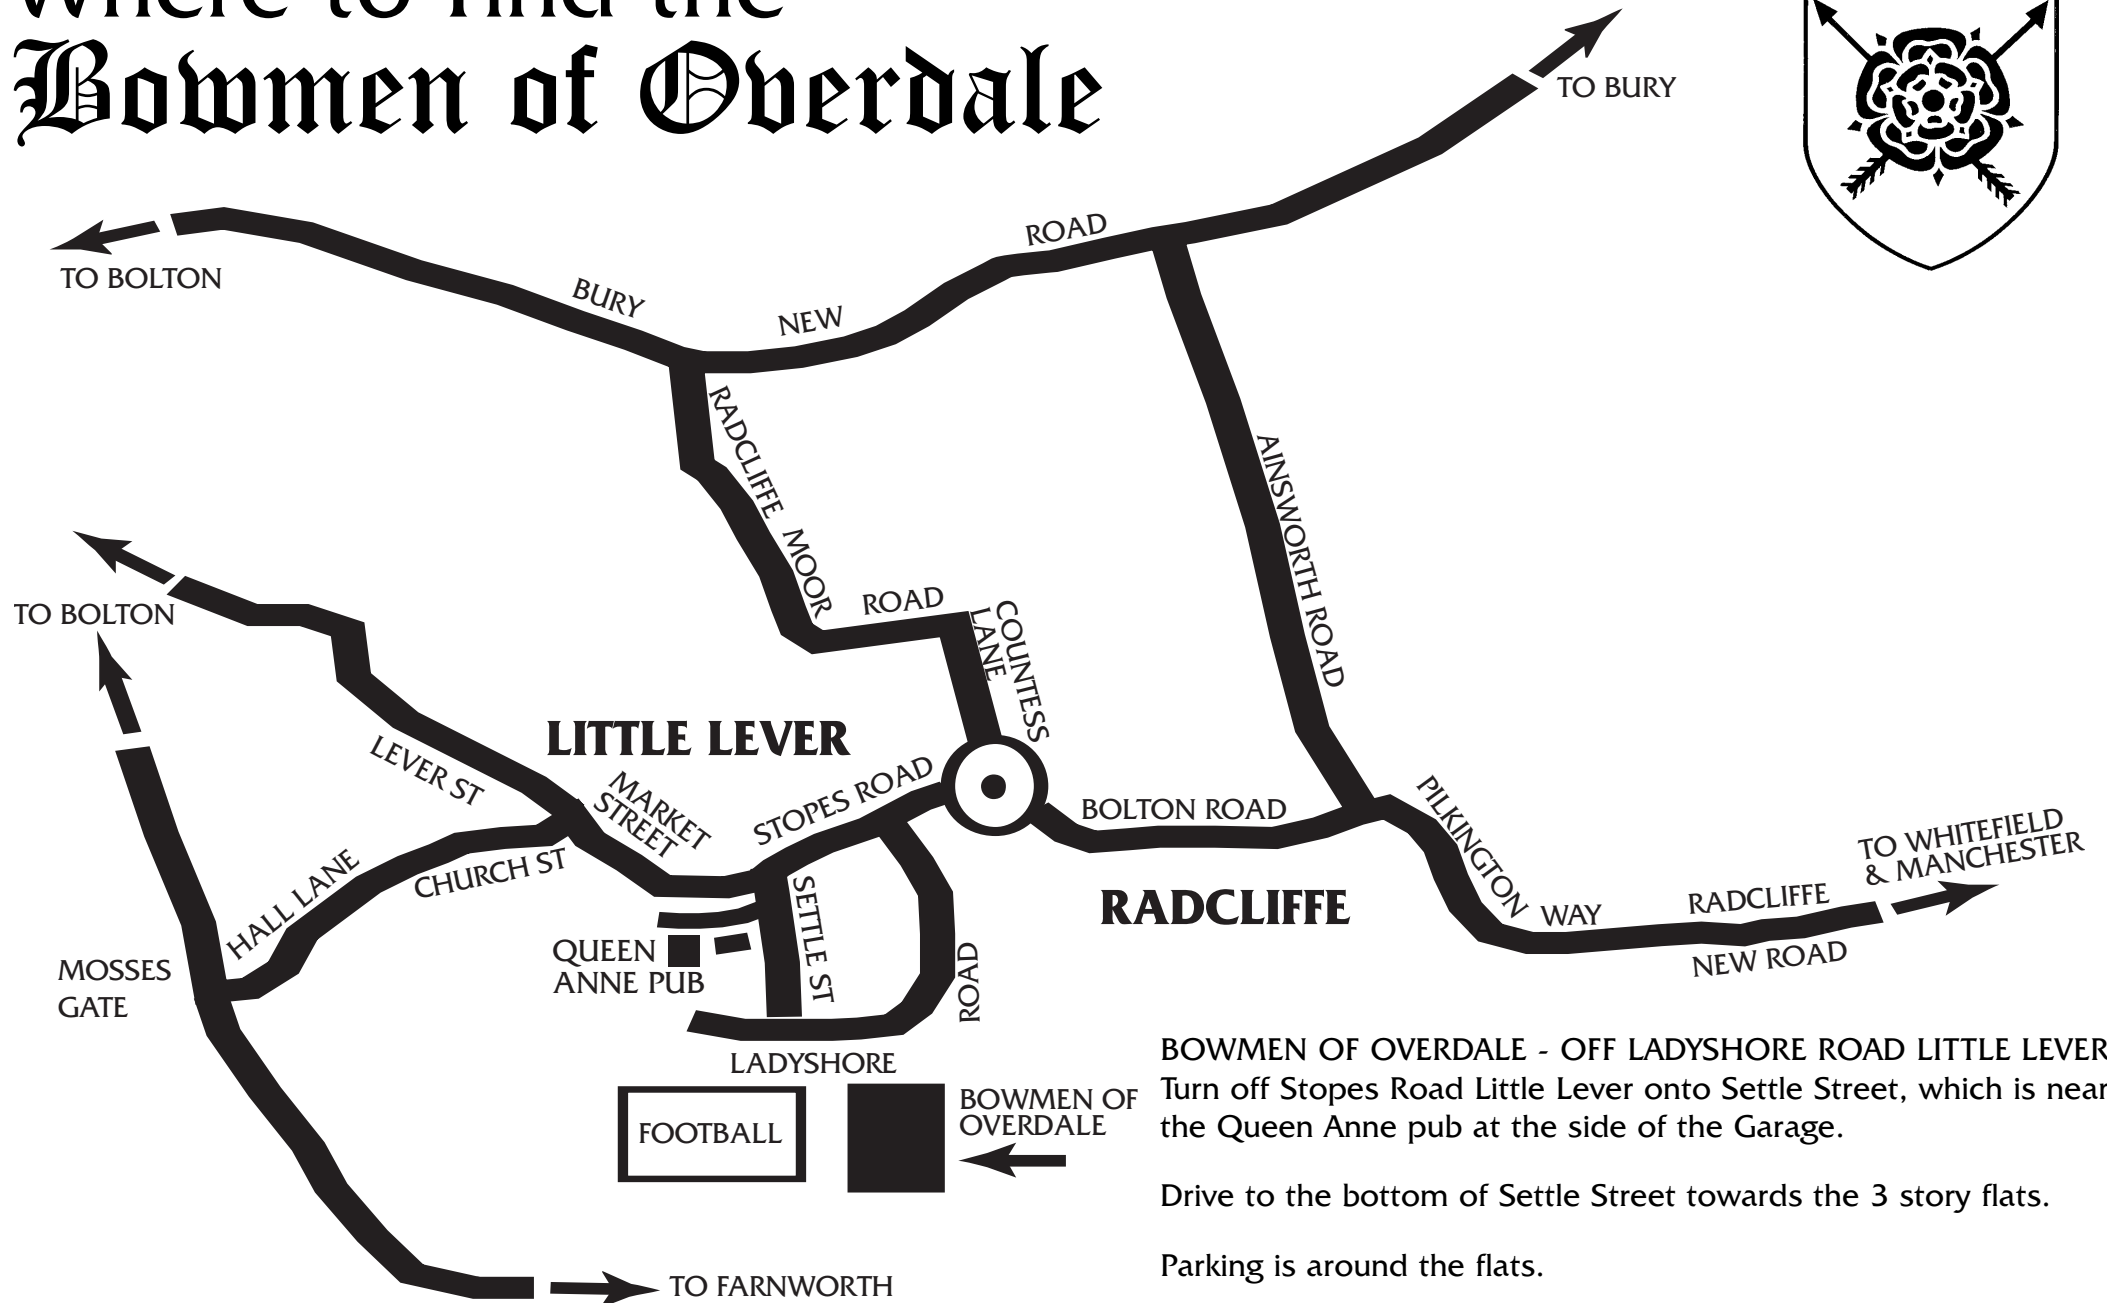

Where to Find the Bowmen of Overdale

BOWMEN OF OVERDALE - OFF LADYSHORE ROAD LITTLE LEVER
 Turn off Stopes Road Little Lever onto Settle Street, which is near the Queen Anne pub at the side of the Garage.

Drive to the bottom of Settle Street towards the 3 story flats.

Parking is around the flats.

The Bowmen of Overdale is on the left corner of the recreation area behind the flats, next to the Football Ground.